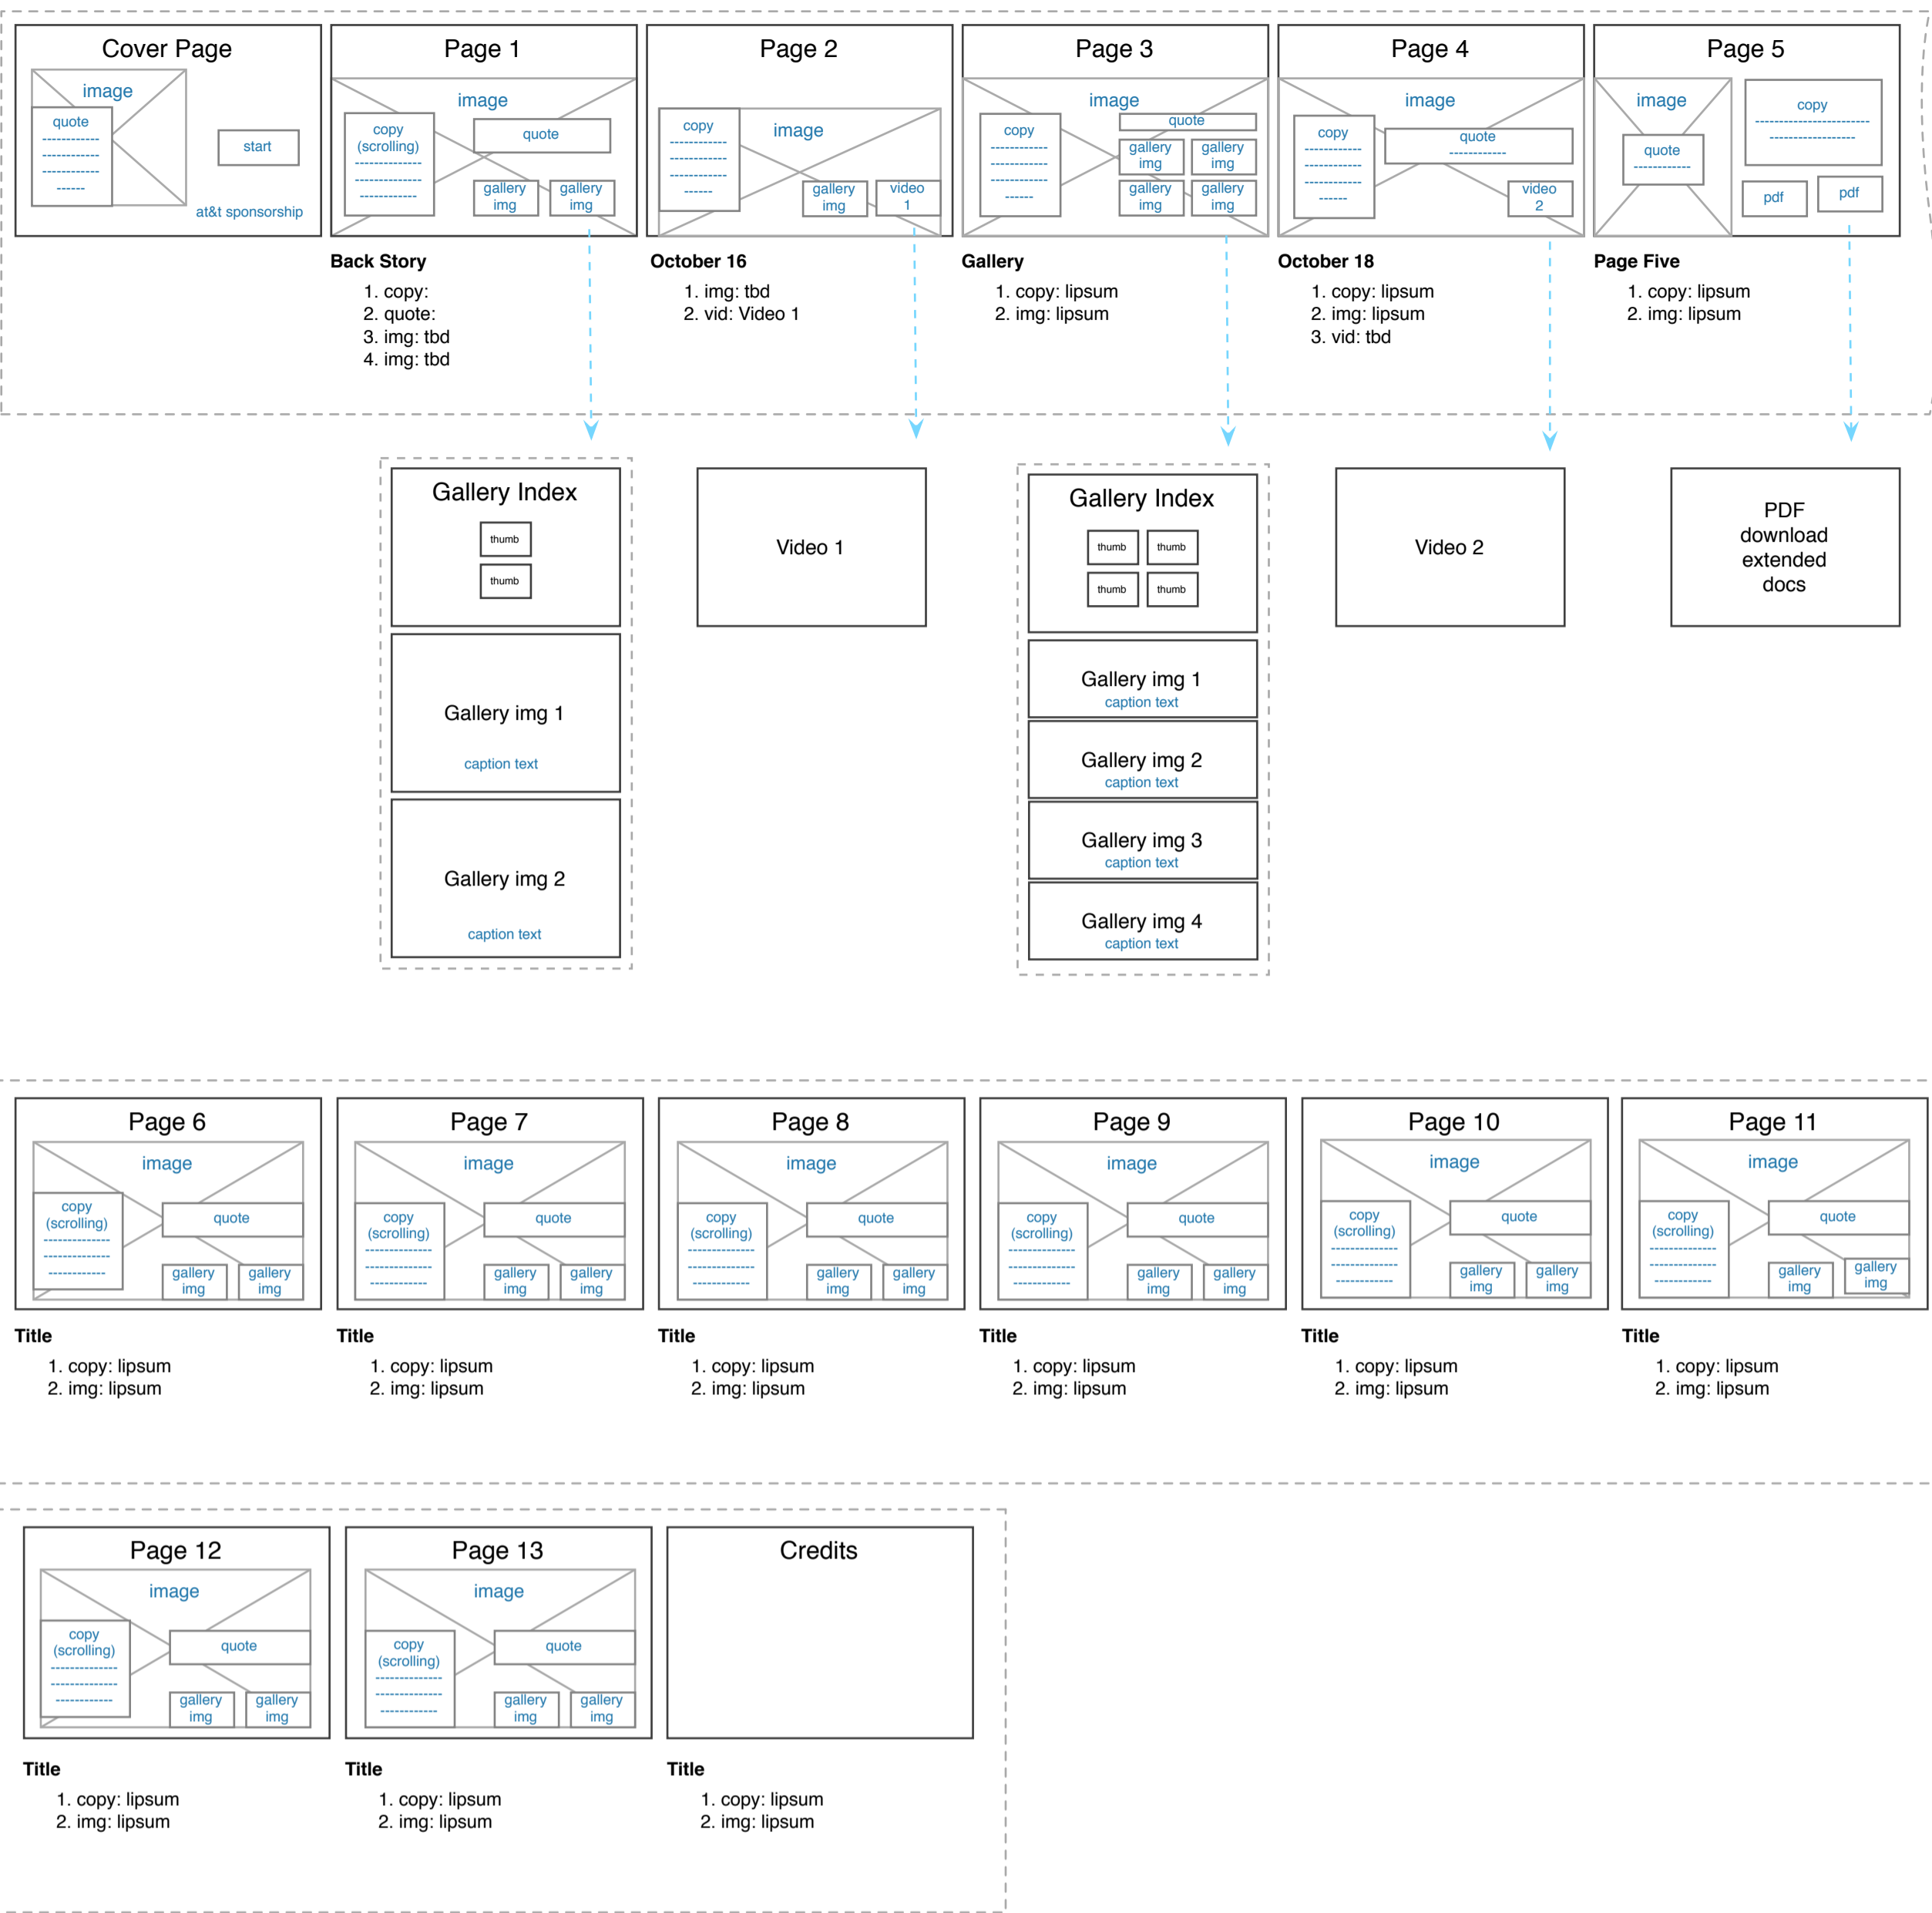

To The Brink iPad App - Content Flowchart - v2

To The Brink iPad App - Concept Mockup - (rough)